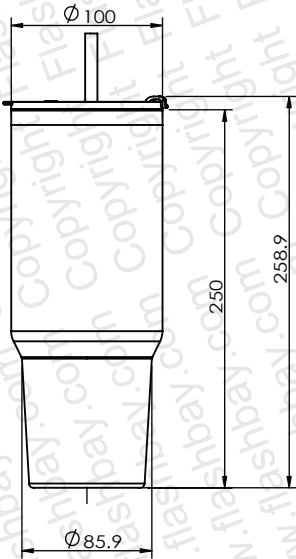

1150ml 800ml

PRODUCT  
Jumbo

CODE  
JB

DIMENSIONS  
mm