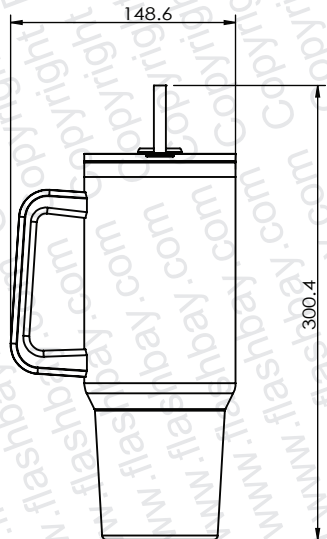

1150ml 800ml

PRODUCT  
Jumbo

CODE  
JB

DIMENSIONS  
mm