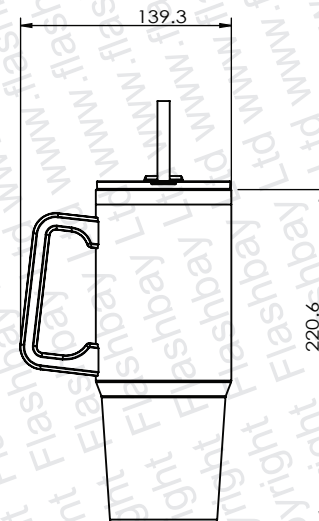

1150ml 800ml

PRODUCT  
Jumbo

CODE  
JB

DIMENSIONS  
mm