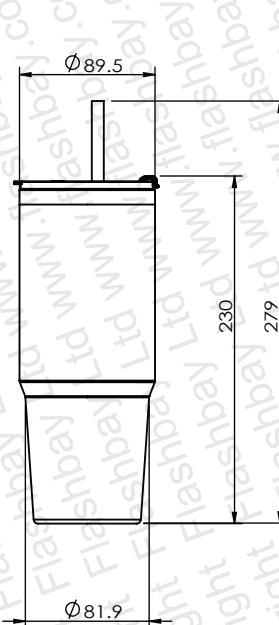

1150ml 800ml

PRODUCT  
Jumbo

CODE  
JB

DIMENSIONS  
mm