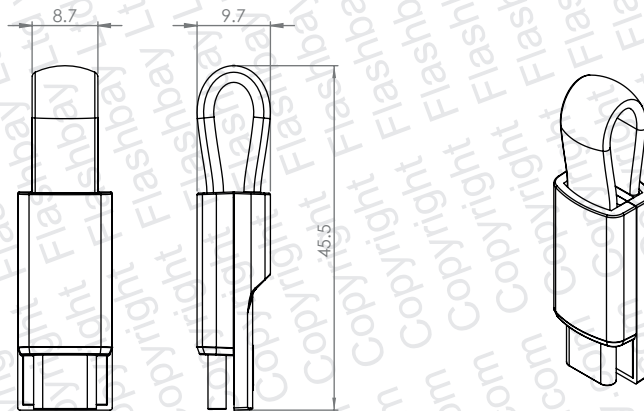

# USB-C

PRODUCT  
Tag

CODE  
TAL / TAC

DIMENSIONS  
mm

SCALE  
1:1