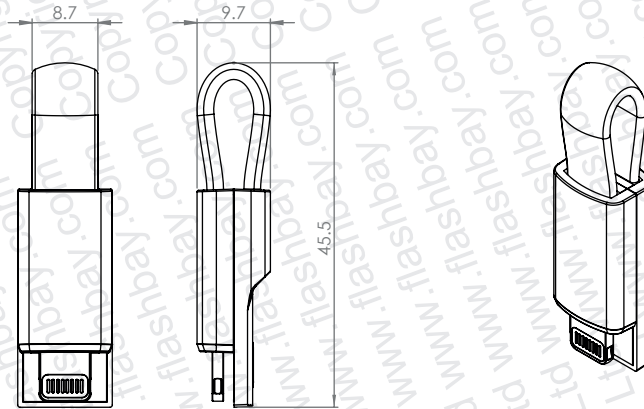

# USB-C

PRODUCT  
Tag

CODE  
TAL / TAC

DIMENSIONS  
mm

SCALE  
1:1