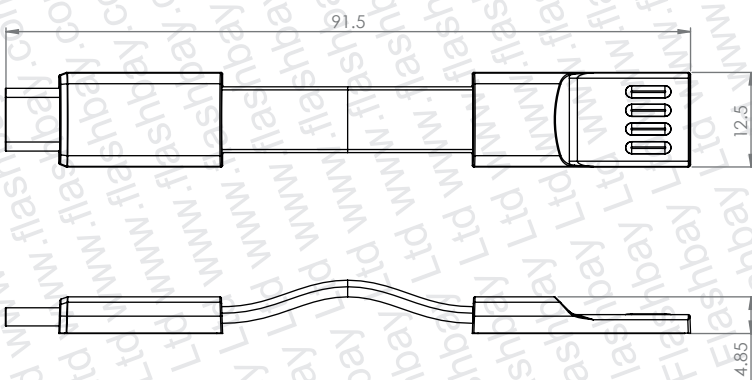

# USB-C

PRODUCT  
Tag

CODE  
TAL / TAC

DIMENSIONS  
mm

SCALE  
1:1