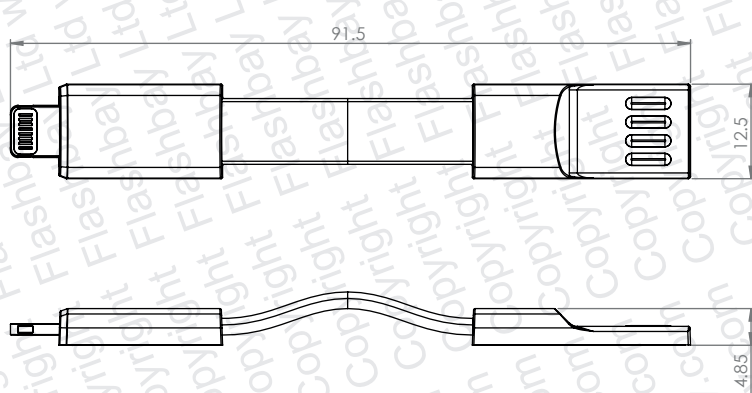

# USB-C

PRODUCT  
Tag

CODE  
TAL / TAC

DIMENSIONS  
mm

SCALE  
1:1