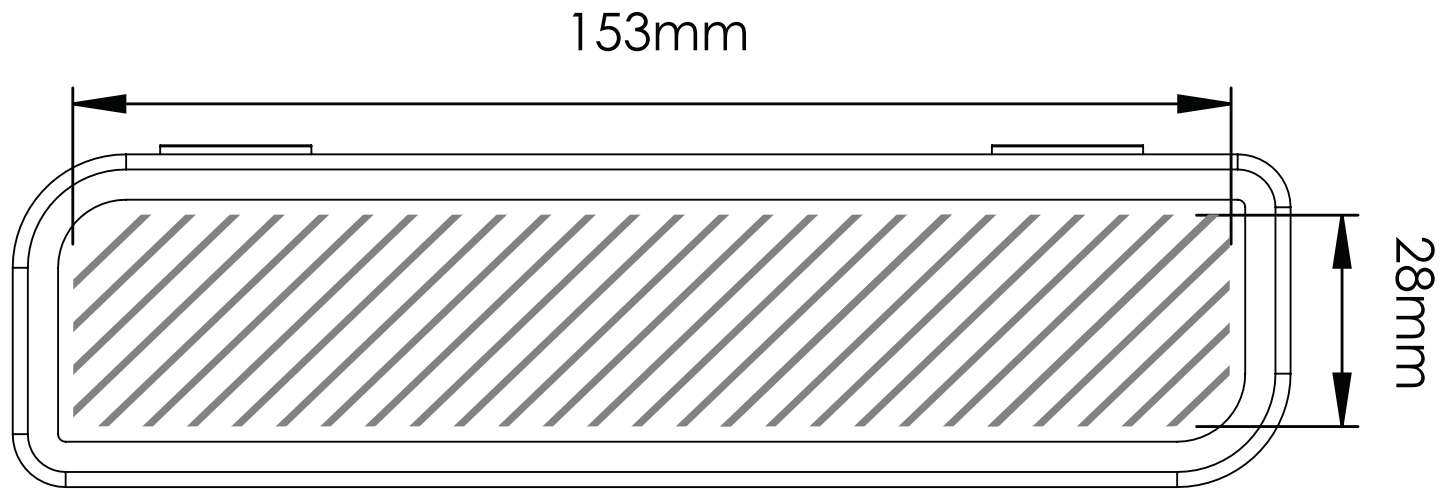

Magnet Box Long | Print Guidelines

The following print guide has been prepared for your graphic designer, however should you not have a graphic designer, Flashbay is happy to lay out your artwork and/or text which you can email to your Flashbay account manager. Having submitted your artwork to Flashbay, you will receive a virtual PDF for your review. We can make modifications thereafter as requested.

Screen Printing

Branding Area designated by 

Printing
specification:

- ▶ CMYK colour mode
- ▶ Vector files preferably
- ▶ 300dpi for rasters