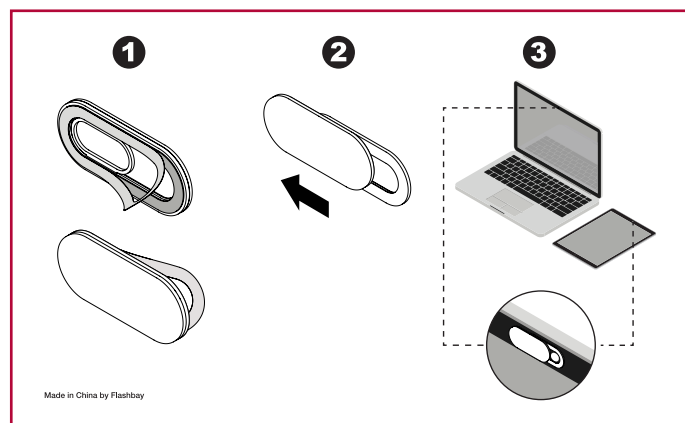

Default Artwork

Front

Back

Your Artwork

**3mm** - Bleed Area

Branding Area

Webcam Cover