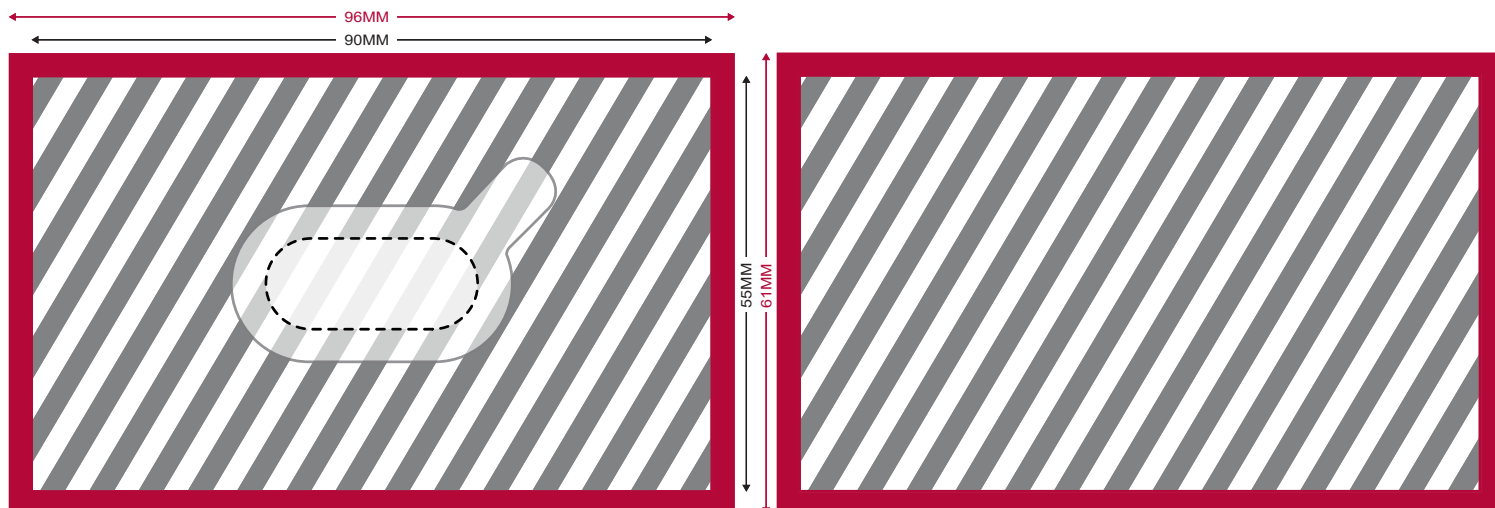

Default Artwork

Front

Back

Your Artwork

**3mm** - Bleed Area

Branding Area

Webcam Cover